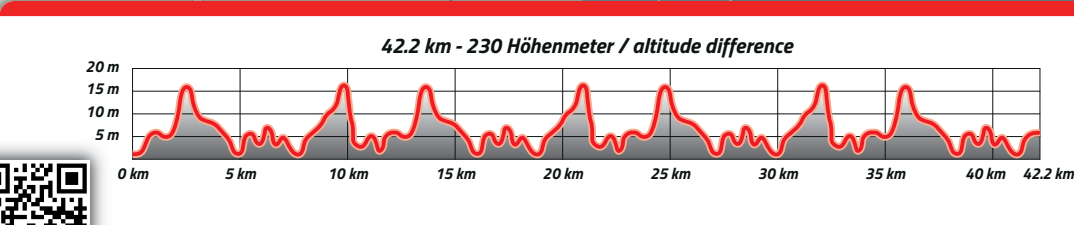

HOKA ONE ONE
TIME TO FLY™

IRONMAN
2018 OFFICIAL PARTNER
EUROPEAN SERIES

OFFICIAL RUNNING SHOES

- Swim course
- Bike course
- Run course
- 10 km Kilometer
- Aid Station
- Water Station