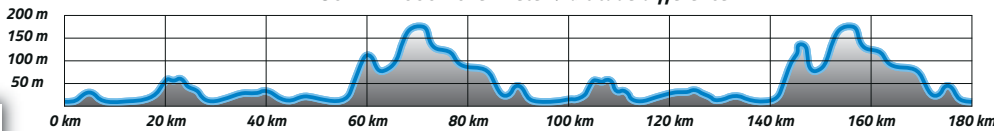

180 km - 1000 Höhenmeter / altitude difference

- Swim course
- Bike course
- Run course
- Kilometer
- Aid Station
- Water Station
- Hotspot